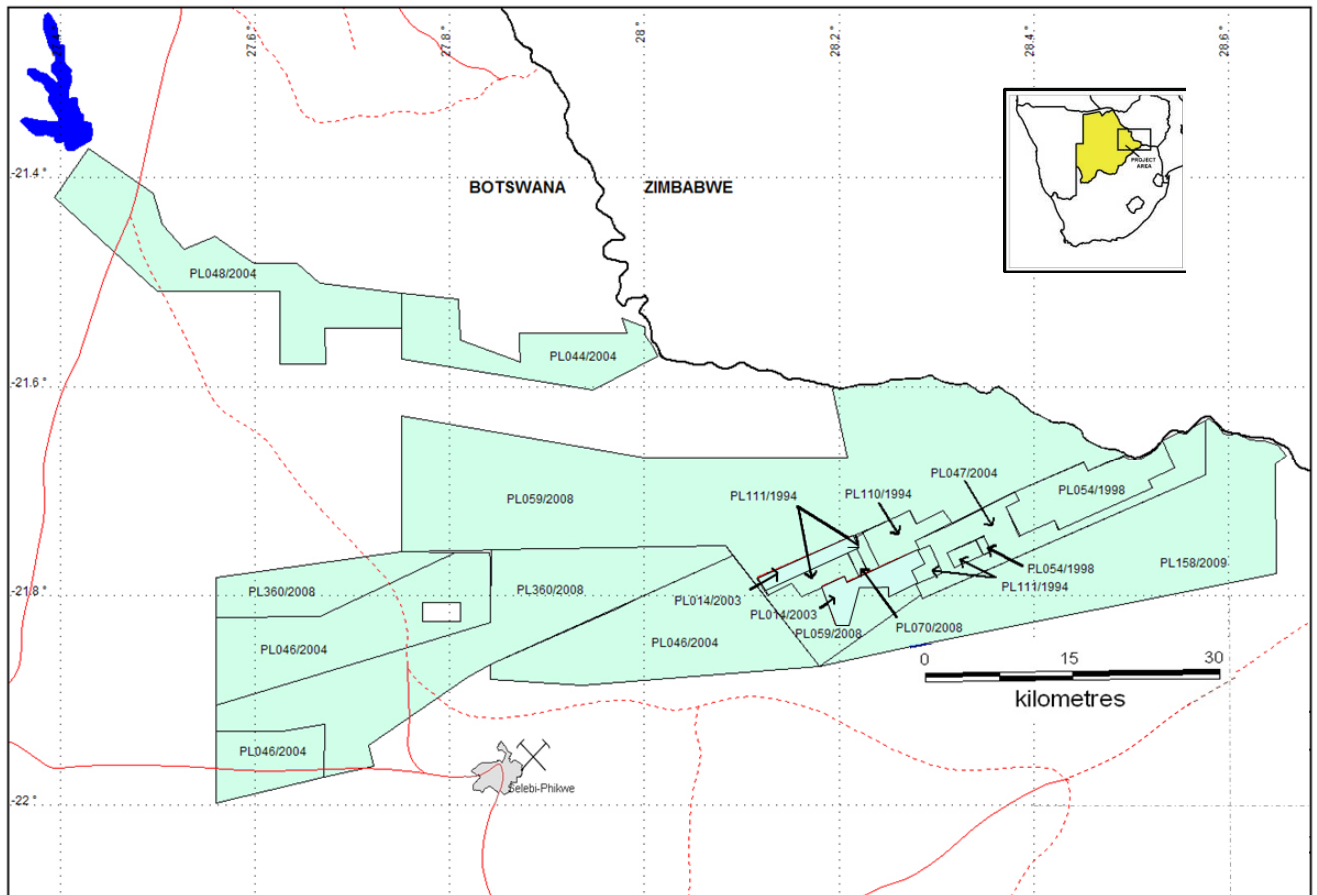

Tenement Locations

The location of the Botswana Metals Limited's tenements is set out in Figure 1 below.

Figure 1: Current BML Tenement status

Tenement Status

Licence Number	Tenement Name	Area in sq km	Current Status	Renewal Date	Expiry Date
110/94	Magogaphate	27.4	Extended		30 March 2012
111/94	Mokoswane	31.4	Extended		31 Dec 2012
54/98	Takane	71.2	Extended		31 Dec 2012
14/2003	Majante	40.38	Extended		31 Dec 2012
44/2004	Shashe East	131	Final Term/Extension Application Lodged		30 June 2011
46/2004	Sampowane	533	Final Term/Extension Application Lodged		30 June 2011
47/2004	Gobe Shear	100	Final Term/Extension Application Lodged		30 June 2011
48/2004	Shashe West	226	Final Term/Extension Application Lodged		30 June 2011
059/2008	Shashe South	908.4	Awaiting renewal	31 Dec 2010	31 Dec 2014
070/2008	Shashe South	320	Awaiting renewal	31 Dec 2010	31 Dec 2014
360/2008	Mmadinare	456.2	Granted	30 Sept 2011	30 Sept 2015
158/2009	Lepokole	397.5	Granted	31 Dec 2011	31 Dec 2015

Table 1: BML Tenement Status